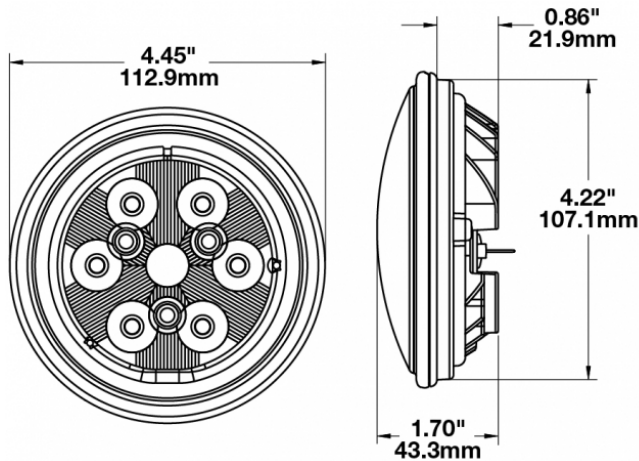

LED Work Lights - Model 6040

PRODUCT DIMENSIONS

ELECTRICAL SPECIFICATIONS

Input Voltage	12-48V DC
Operating Voltage	10-60V DC
Transient Spike Protection	150V Peak @ 1 HZ-100 Pulses
Red Wire	Positive
Black Wire	Negative
Current Draw	1.04A @ 12V DC 0.5A @ 24V DC 0.33A @ 36V DC 0.26A @ 48V DC