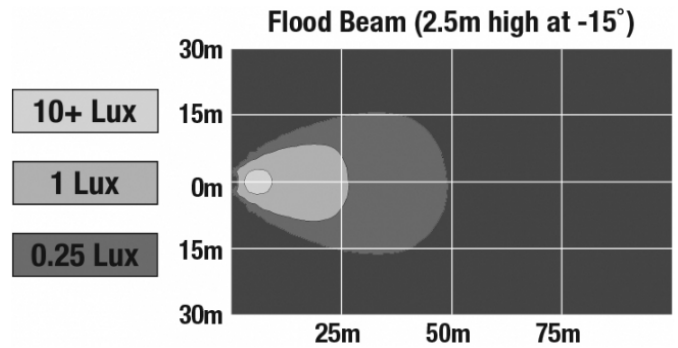

J.W. SPEAKER
Engineered. Lighting. Solutions.

LED Work Lights - Model 6040

PHOTOMETRIC SPECIFICATIONS

Raw Lumen Output 1,500
Effective Lumen Output 1,070
Nominal LED Color Temperature 5000 K
Beam Pattern(s) Forward Lighting - Flood (Standard)